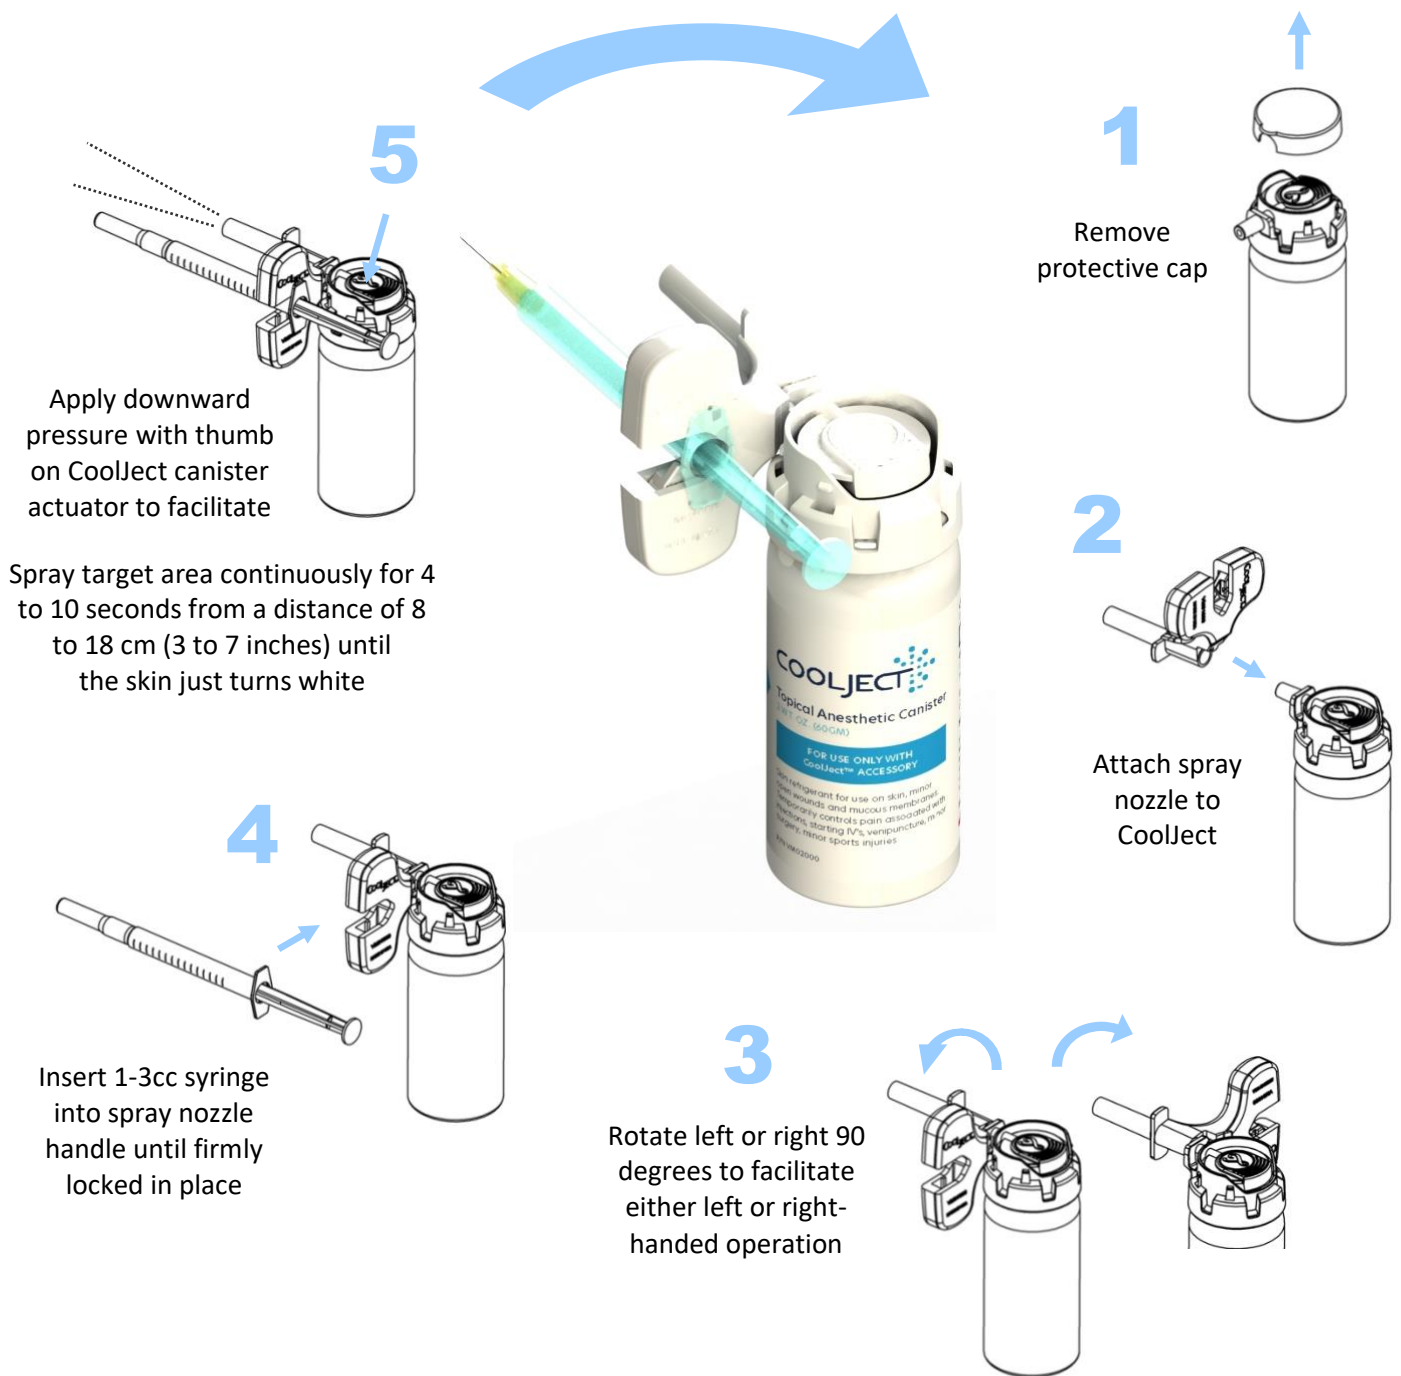

Quick Reference Guide:

How to use CoolJect Topical Anesthetic Canister & Spray Nozzle

Please refer to detailed instructions for use (included with each product) prior to using this device.